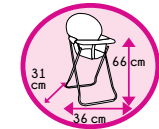

**8
IN 1**

**24
REALISTIC
BABY
SOUNDS**

BAMBOLOINA

Bambolina Highchair Set 8 in 1 BD9536-216WB

8 in 1 set: doll - highchair - bib - 5 feeding accessories.
Soft doll with 24 life-like sounds. Incl. 3 x LR44 batteries.

Item	BD9536-216WB
Item Name	Bambolina Highchair set
Ean Code	4895167981929
Batteries	incl. 3xLR44
Vpe	4
Carton CBM-CFT	0,12-4,24