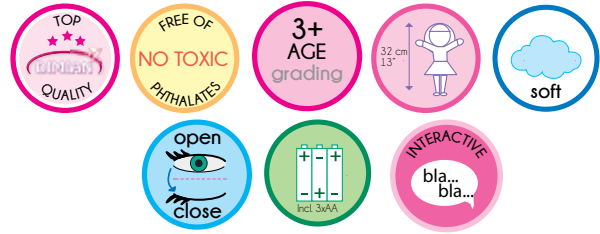

BD 1373 Bamboлина Kissing doll

Put your hand near her face and the doll moves her arm, send you a kiss and laughs each set with feeding accessories.

Item	BD1373
Item Name	Bamboлина Peek a Poo
Ean Code	4895167982292
Batteries	Incl. 3xAAA
Vpe	12
Carton CBM-CFT	0,19-6,71