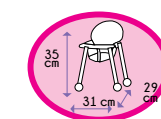

Bambolina Walker Set 8 in 1 BD9805-216WB

8 in 1 set: doll - walker - bib -
5 feeding accessories. Soft doll with 24 life-like sounds.
Incl. batteries

Item	BD9805-216WB
Item Name	Bambolina Walker Set
Ean Code	4895167981936
Batteries	incl. 3xLR44
Vpe	4
Carton CBM-CFT	0,12-4,24