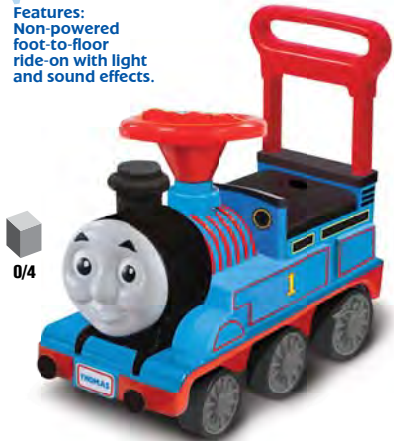

Thomas & Friends Foot to Floor
81001 12-36 months

Features:
Non-powered
foot-to-floor
ride-on with light
and sound effects.

0/4

Additional
storage

0/4

Features: The cash register
with light and sound effects
helps children to learn items
cognition, calculation and
practice communication skills
through this grocery
shopping play.