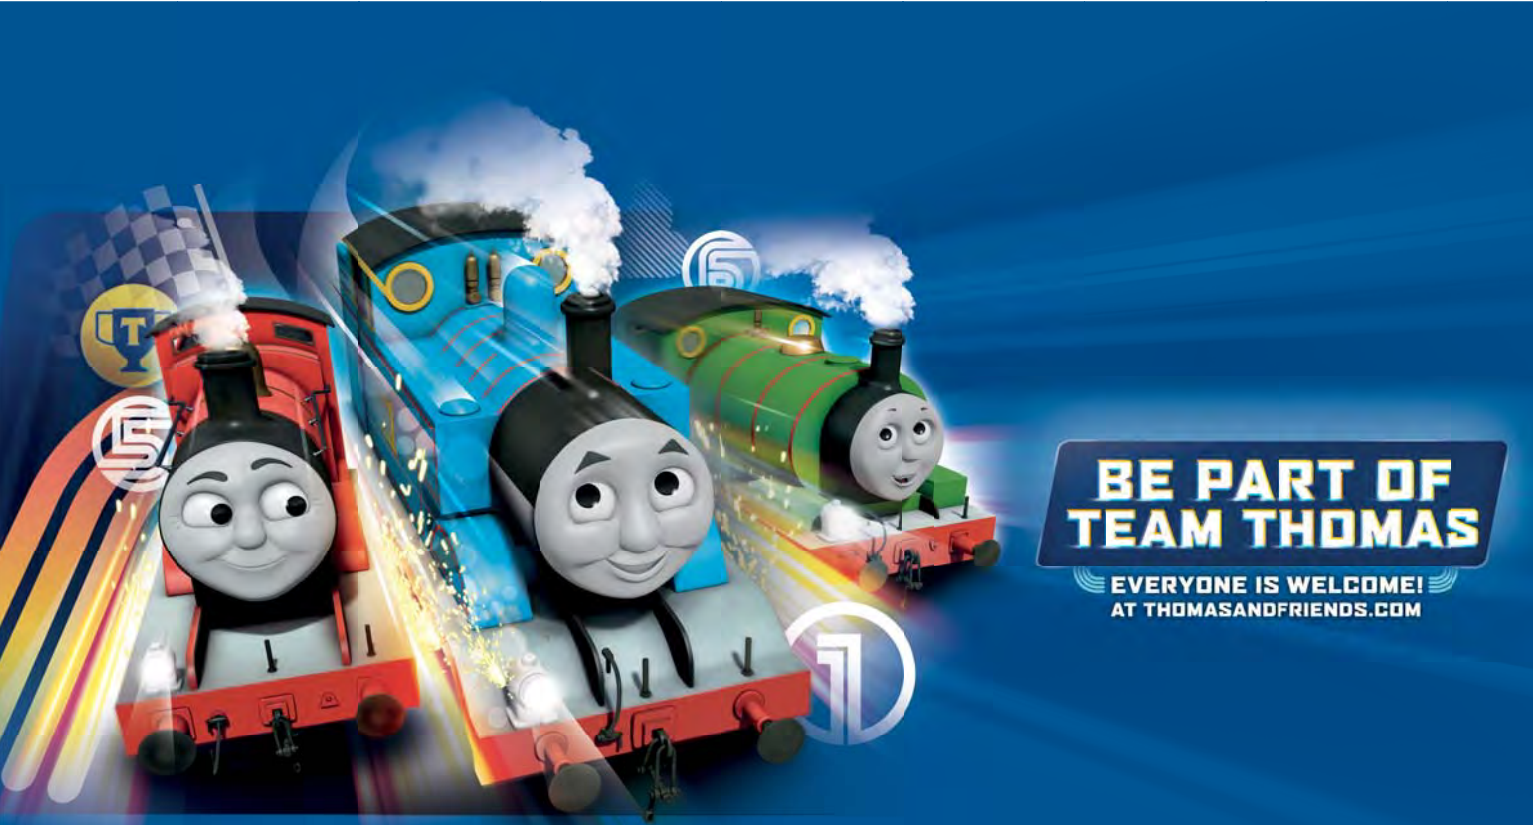

2017 New Products

- Foot to Floor
- Guitar
- Piano
- Walkie Talkies
- Cash Register
- Drum
- Microphone
- Drum Kit

**BE PART OF
TEAM THOMAS**

EVERYONE IS WELCOME!
AT THOMASANDFRIENDS.COM

Thomas & Friends Foot to Floor
81001 12-36 months