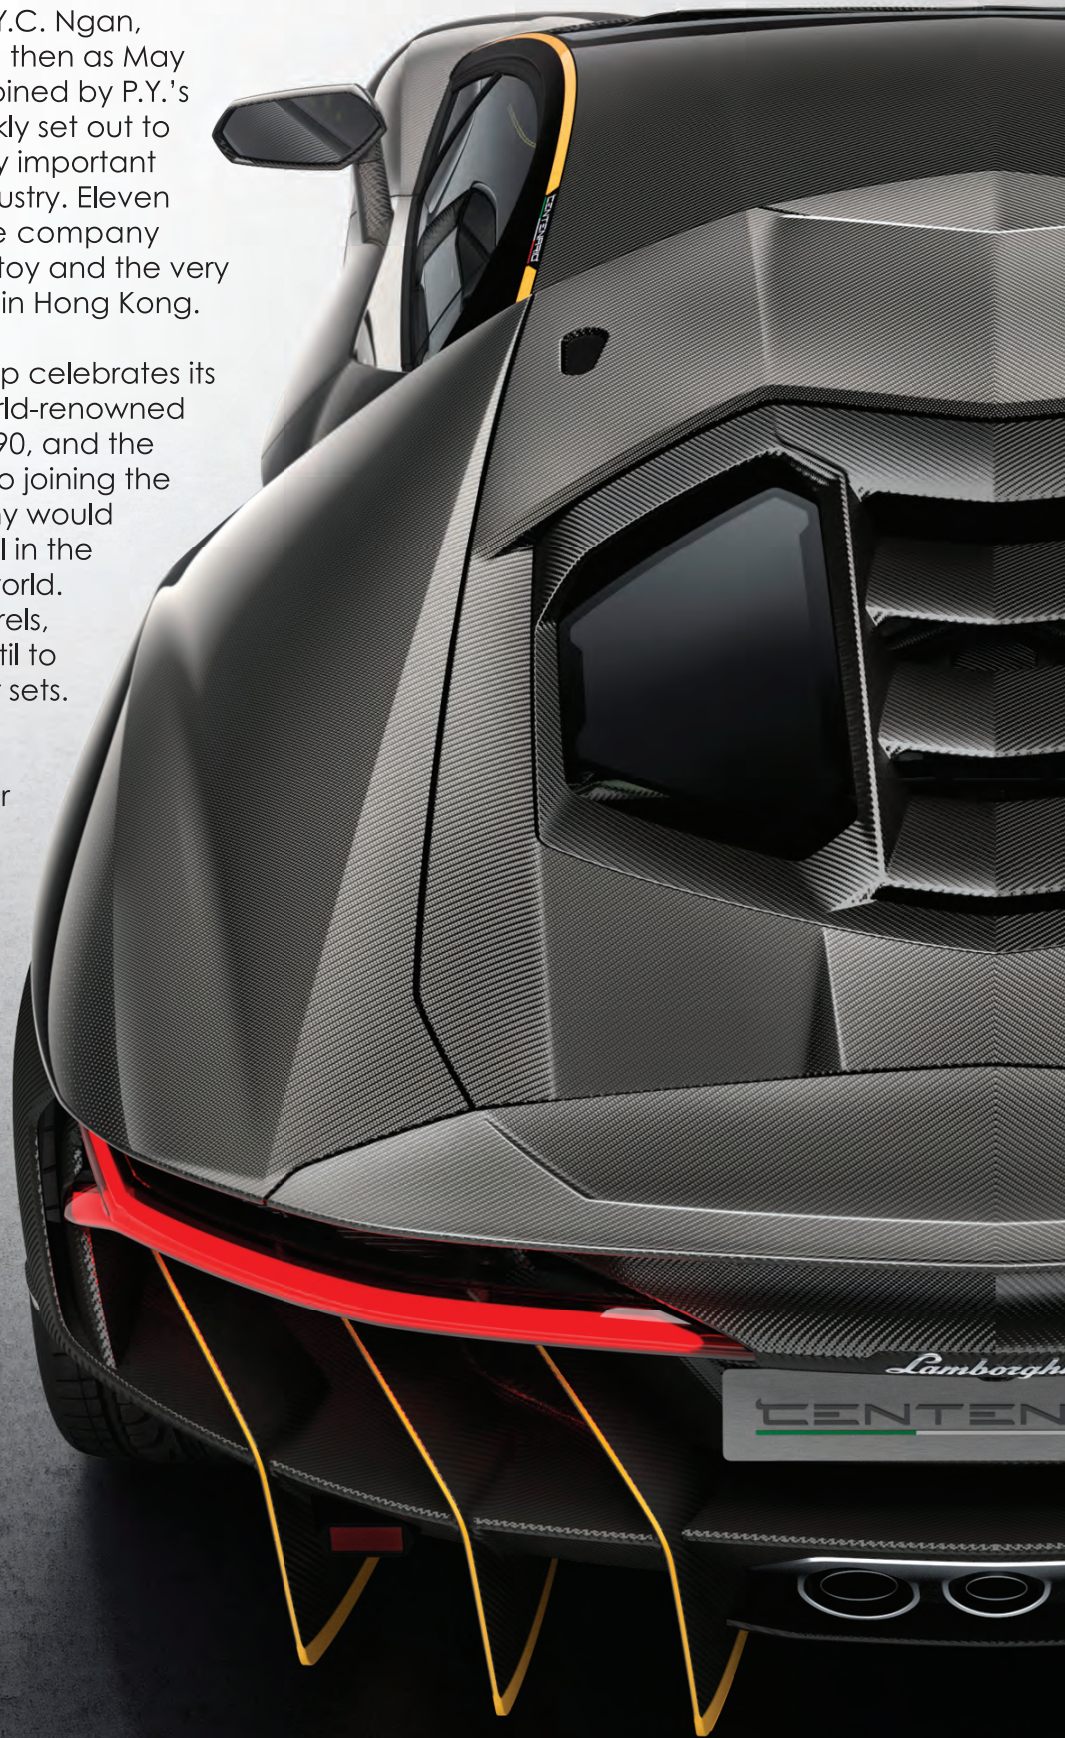

INTRODUCTION

In 1967, two brothers, P.Y. and Y.C. Ngan, established a company known then as May Cheong Plastic Toy Fty. Later, joined by P.Y.'s wife Katherine, the group quickly set out to produce toy products for many important companies throughout the industry. Eleven years after their inception, the company produced its very first die-cast toy and the very first motorized die-cast vehicle in Hong Kong.

In 2017, the May Cheong Group celebrates its 50th Anniversary. With their world-renowned brand Maisto established in 1990, and the Italian-acquired brand Bburago joining the company in 2005, the company would seem destined to be successful in the toy and scale model vehicle world. Never content to rest on its laurels, MCG rebranded its line of Polistil to reflect the latest in 1:43 slot car sets. The company is now setting its sights on the youngest vehicle fan with its brand new BB Junior line, geared towards ages 0-3.

We are certain that way back in the beginning, the thought of selling billions of toy vehicles never occurred to the founders of MCG. Yet here we are, 50 years later, and we are ever so thankful to you, our loyal customers, for giving us the support, inspiration and opportunity to create and produce some of the finest toy vehicles the industry has ever seen. We wish you the greatest success for 2017, and beyond.