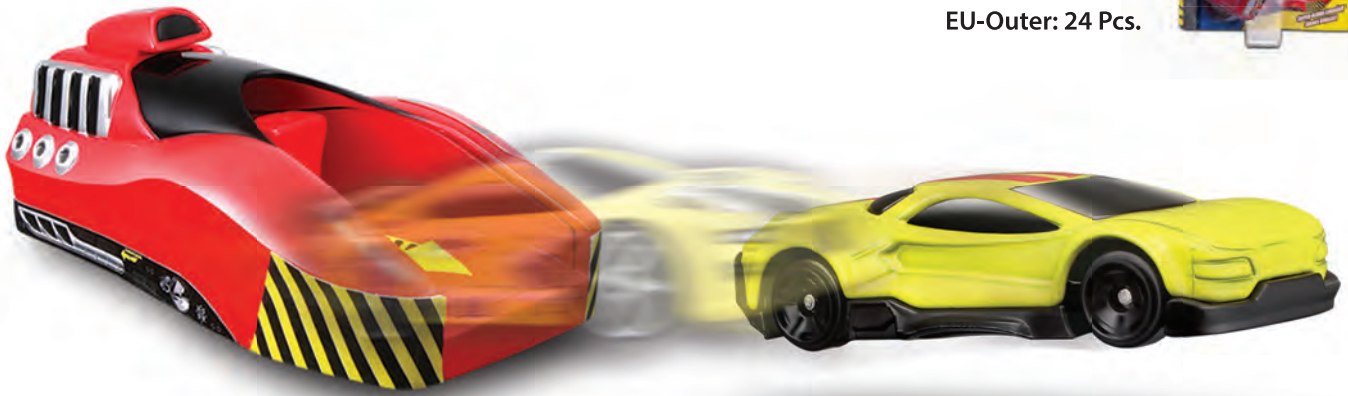

Race Launcher

- Spring-action launcher shoots the car
- One die-cast vehicle
- Vehicle has a die-cast metal body with plastic parts

#15151

Full-color blister card, Asst.,
US-Outer: 12 Pcs.
EU-Outer: 24 Pcs.