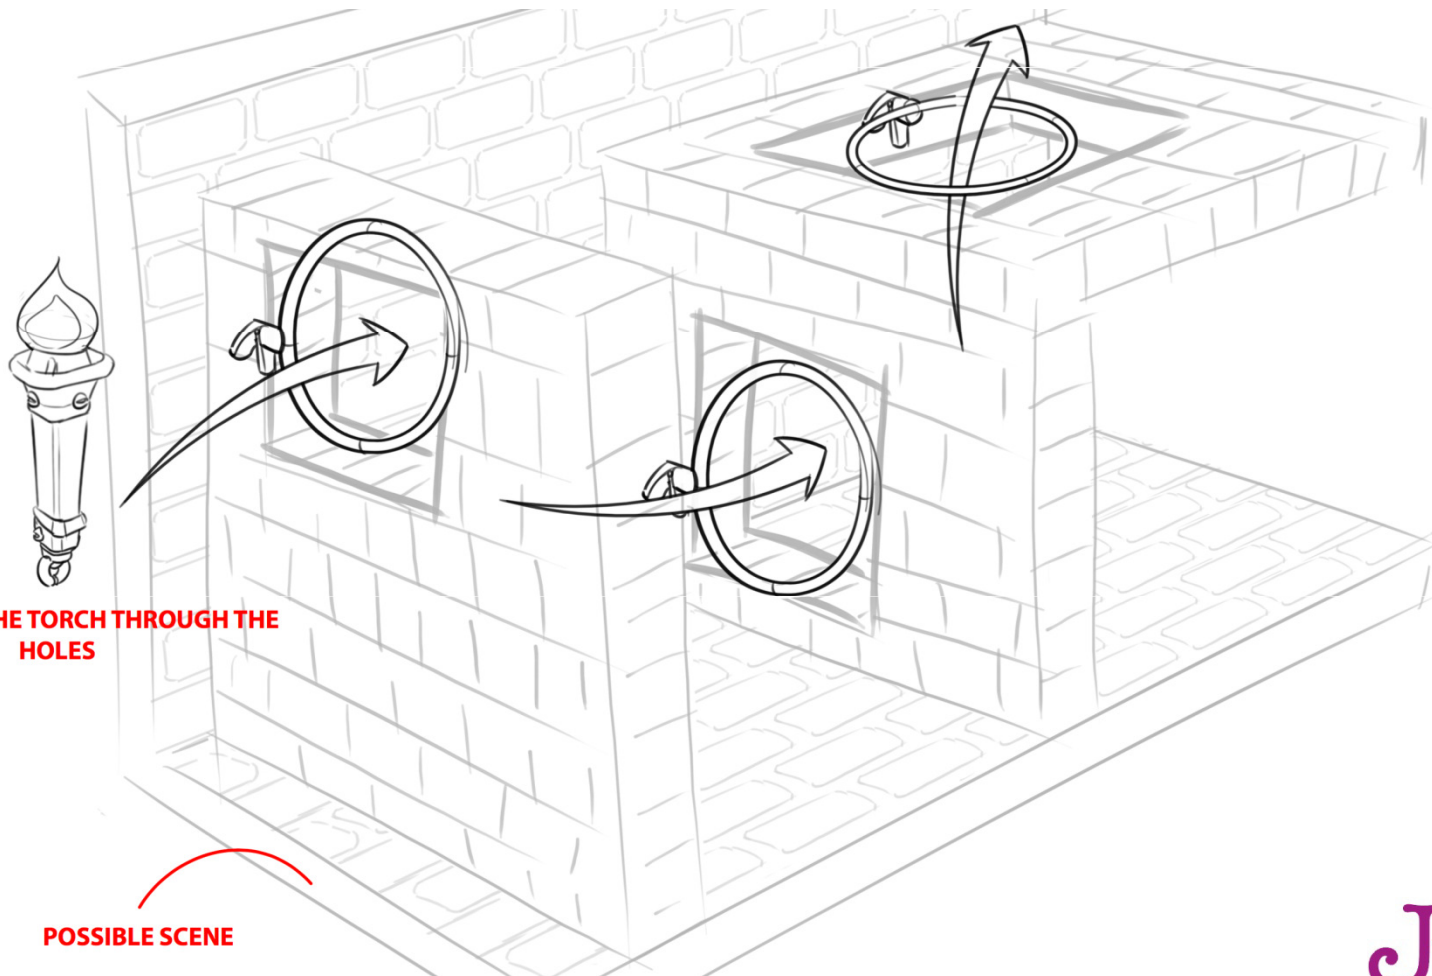

FIRE QUEST

Σχέδιο: