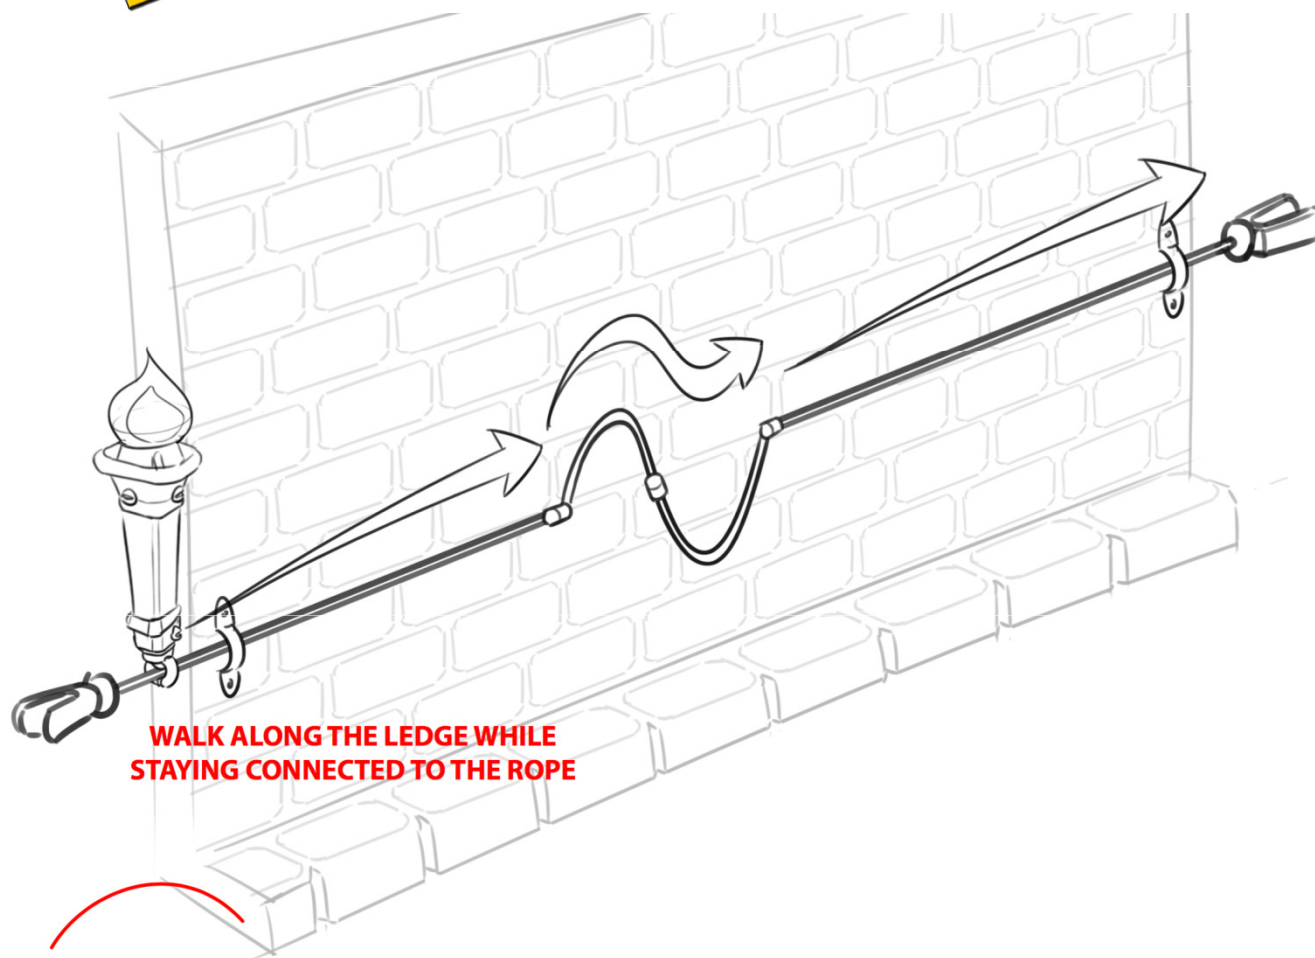

# FIRE QUEST

Σχέδιο:

**WALK ALONG THE LEDGE WHILE STAYING CONNECTED TO THE ROPE**

**POSSIBLE SCENE**