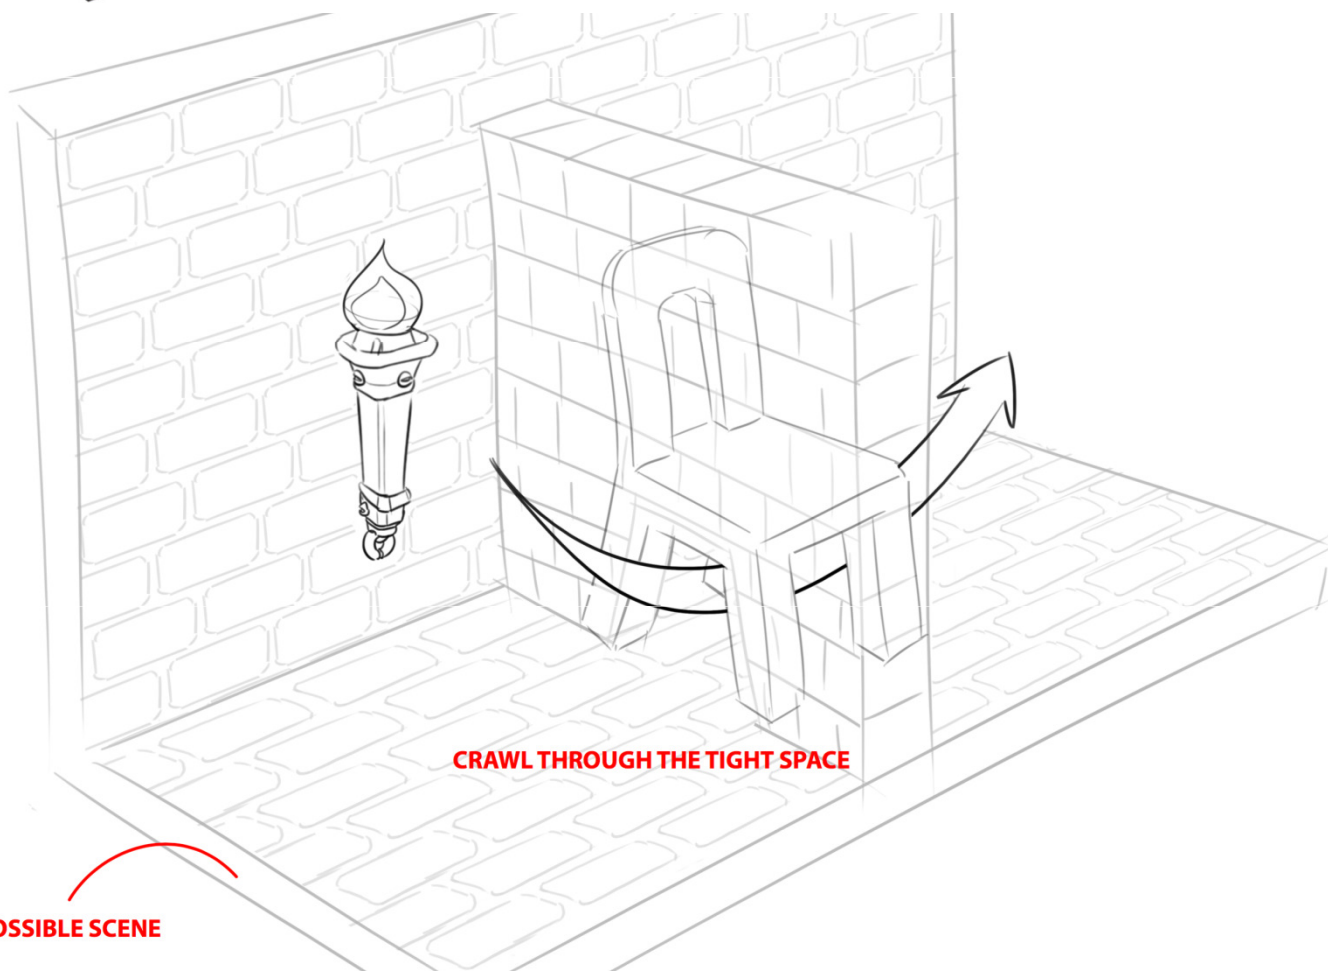

FIRE QUEST

Σχέδιο: