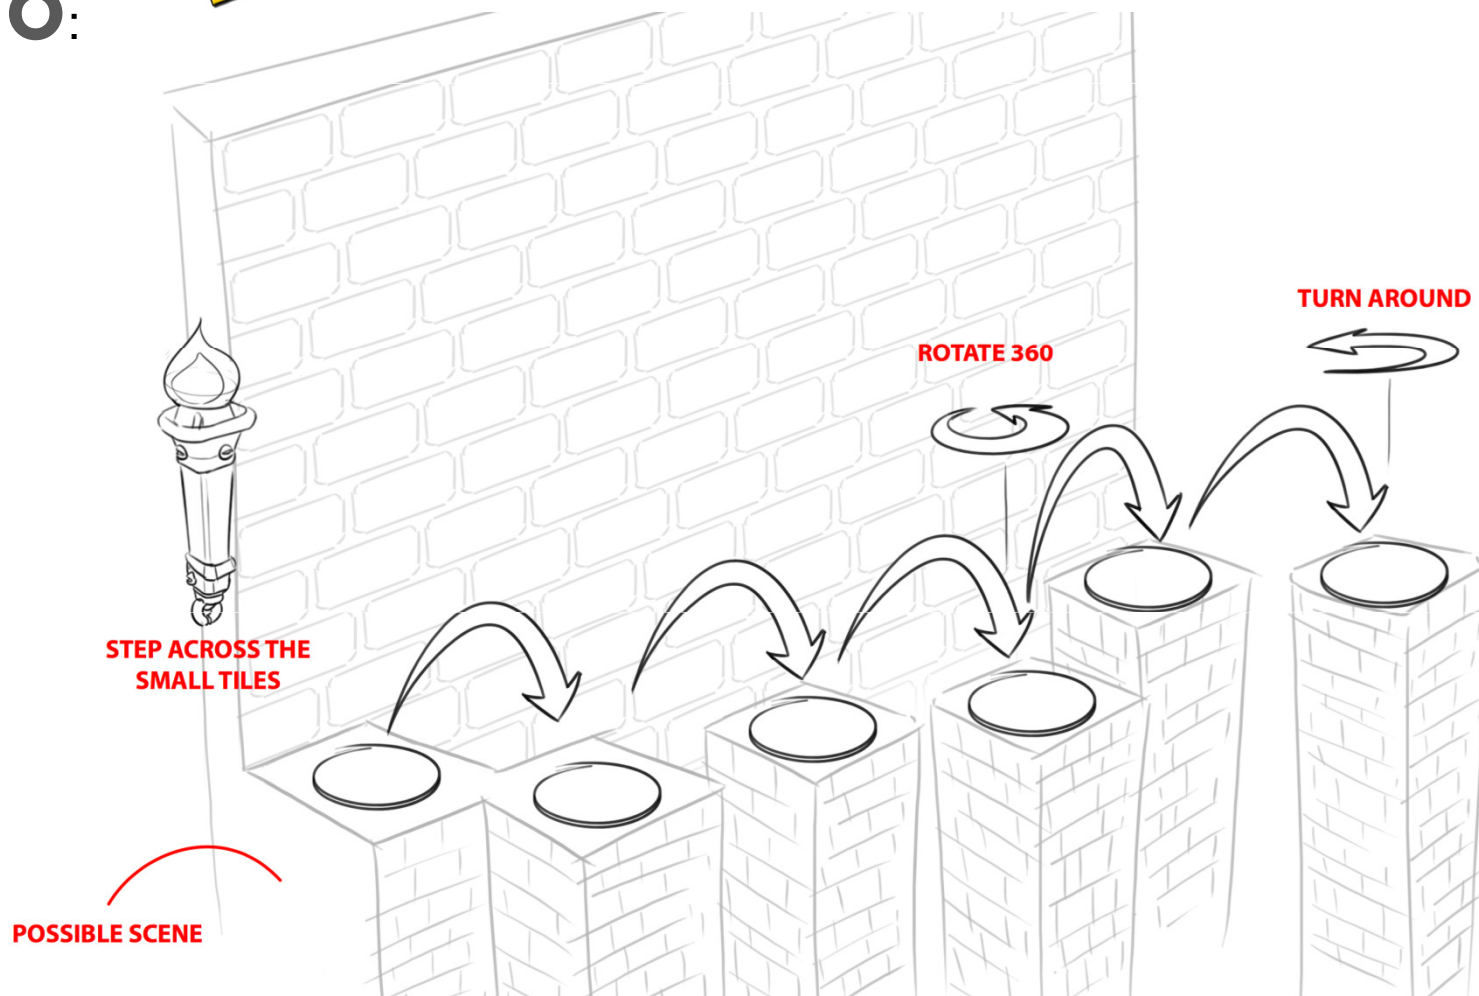

FIRE QUEST

Σχέδιο: