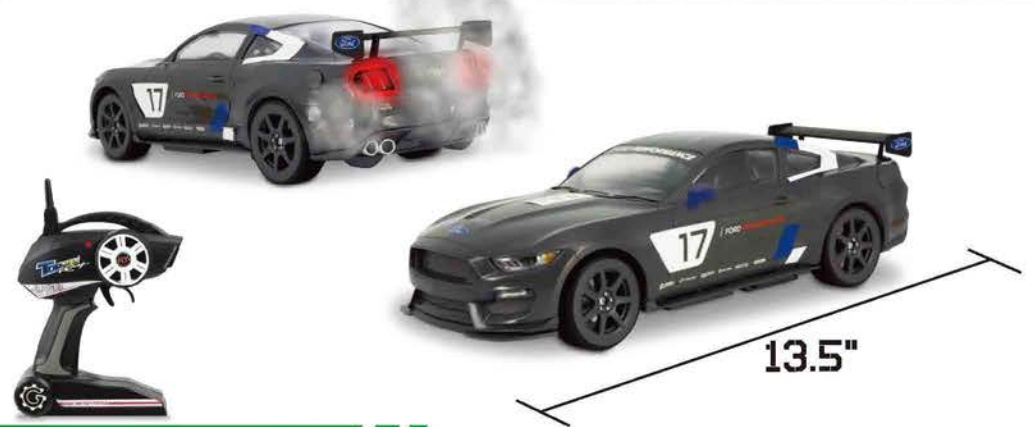

RTR
ready to run

6.4V
LITHIUM ION

2.4 GHz
R.F. SYSTEM

RC Burnoutz Ford Shelby GT4

ITEM NO 84191

- Multi-players
- Drifting Performance
- Realistic Burnout Effect
- 4-Wheel Drive
- Full function radio control
- Speed: 15KM/HR
- Range: 40M
- Inter-changeable TPR and Drifting Tyres