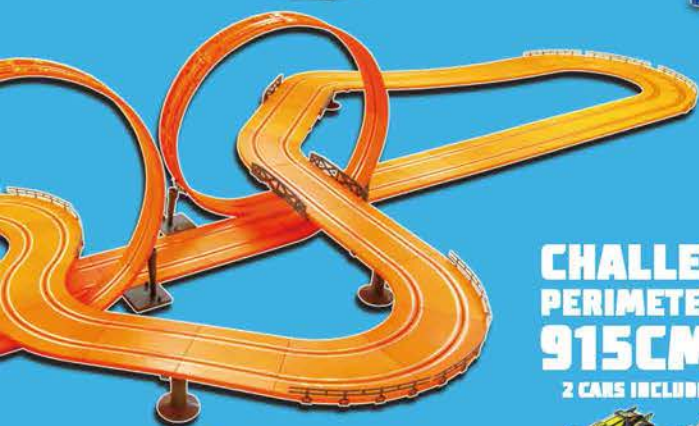

83107 / 83127

50th ANNIVERSARY SPECIAL EDITION

CONCEPT ONLY, APPROVAL PENDING

CHALLENGE LEVEL PERIMETER 632CM/20.7FT

2 CARS INCLUDED

83109 / 83129

CHALLENGE LEVEL PERIMETER 915CM/30FT

2 CARS INCLUDED