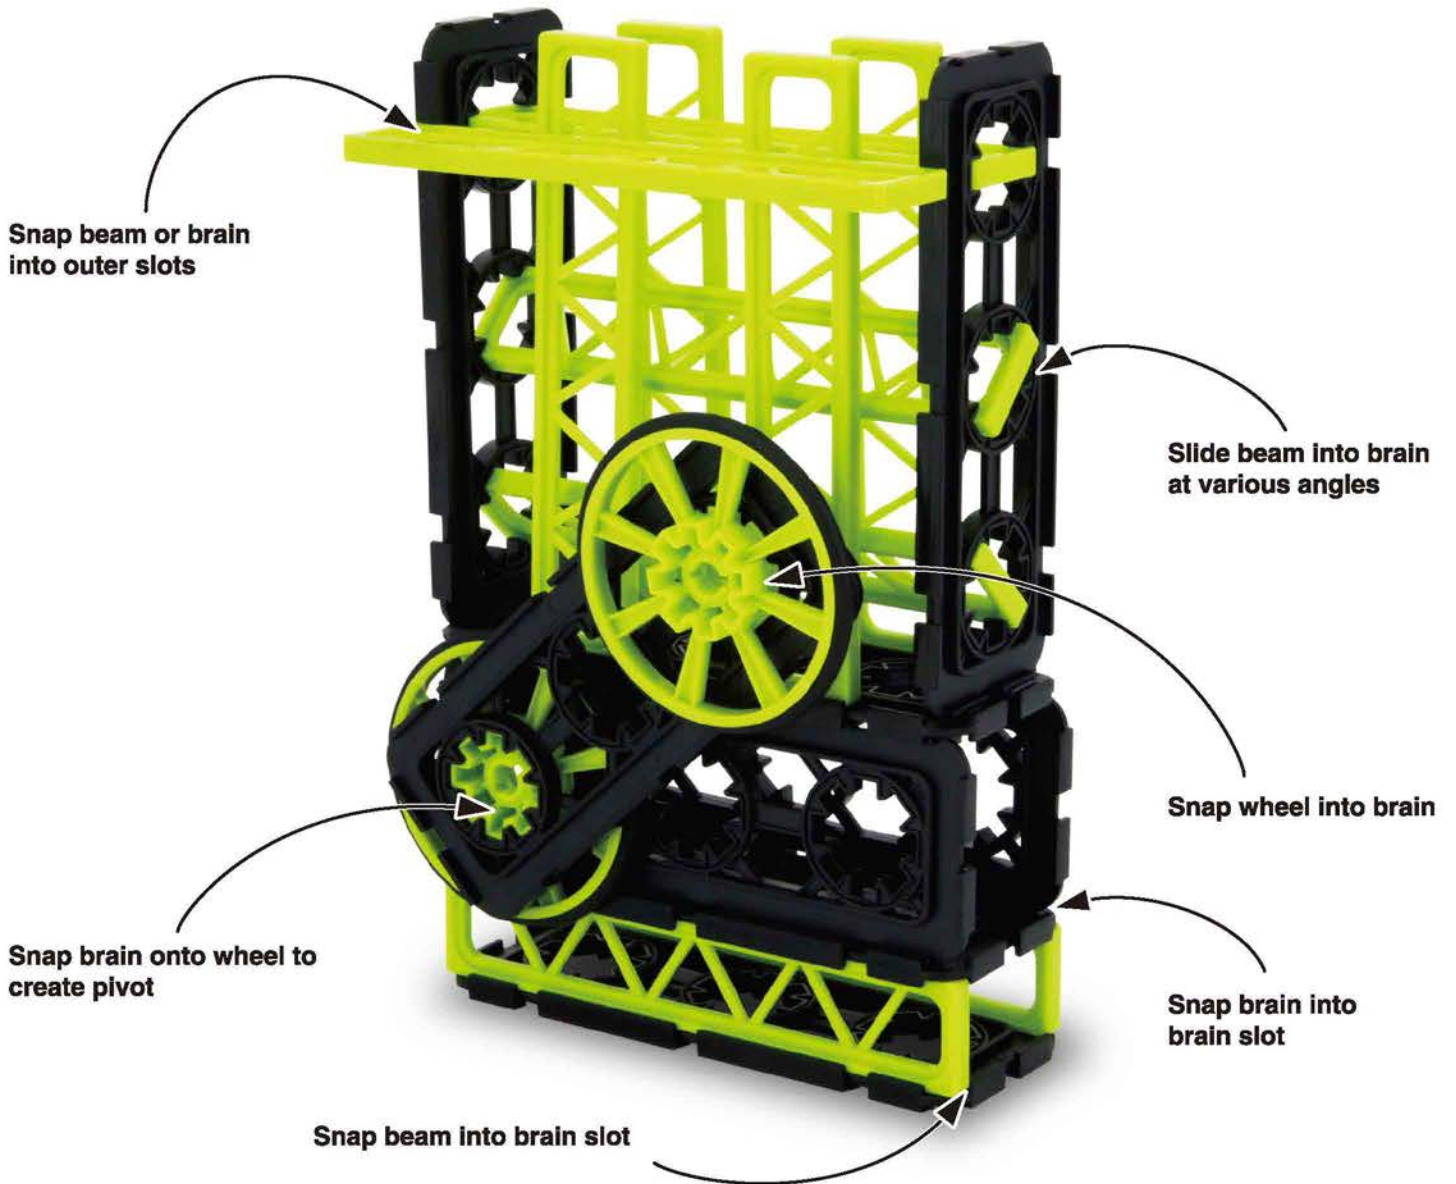

HOW OUR PARTS CONNECT

Connect + Create + Compete