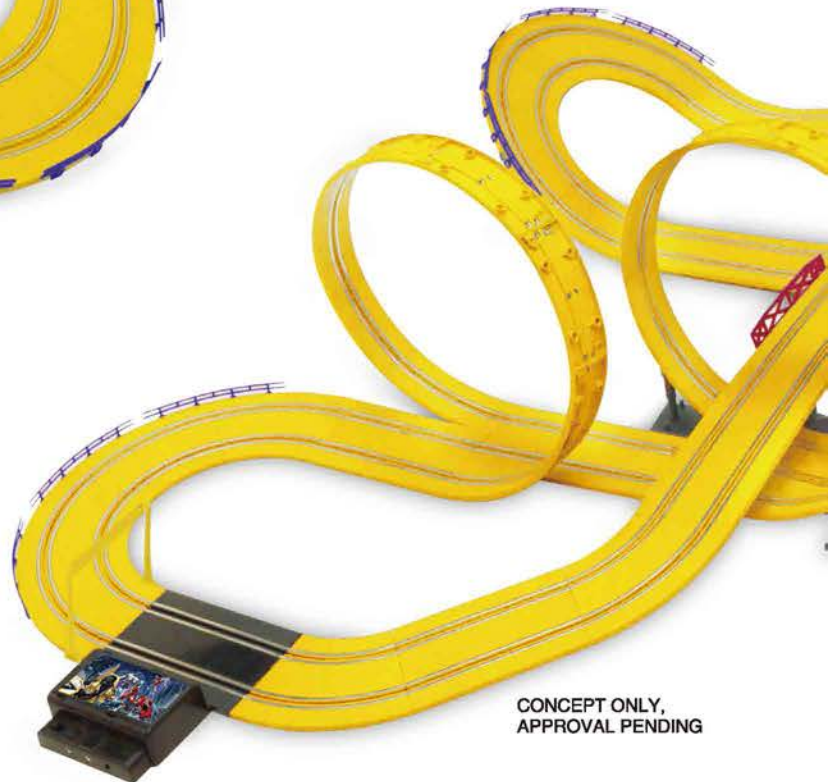

CONCEPT ONLY,
APPROVAL PENDING