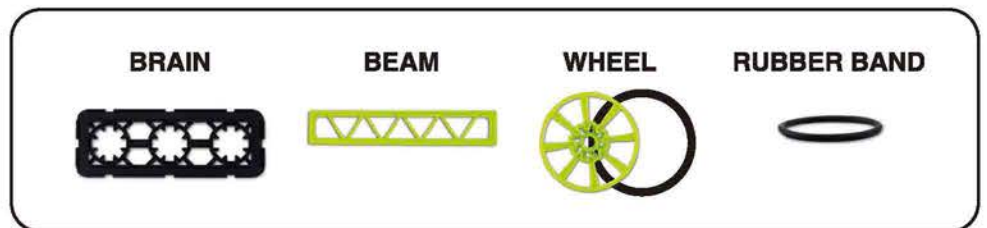

HOW OUR PARTS CONNECT

Connect + Create + Compete