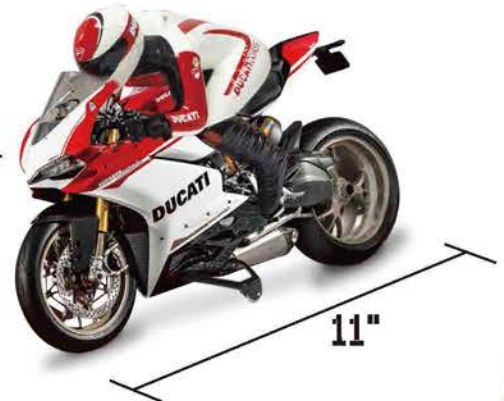

HEAD
LIGHTS

DUCATI

№ 84470
1:12 Desmosedici

№ 84471
1:6 Panigale 1299

RC Ducati Rider

ITEM № 84470

- Range 15M
- Full Function Radio Control
- Rider Included

ITEM № 84471