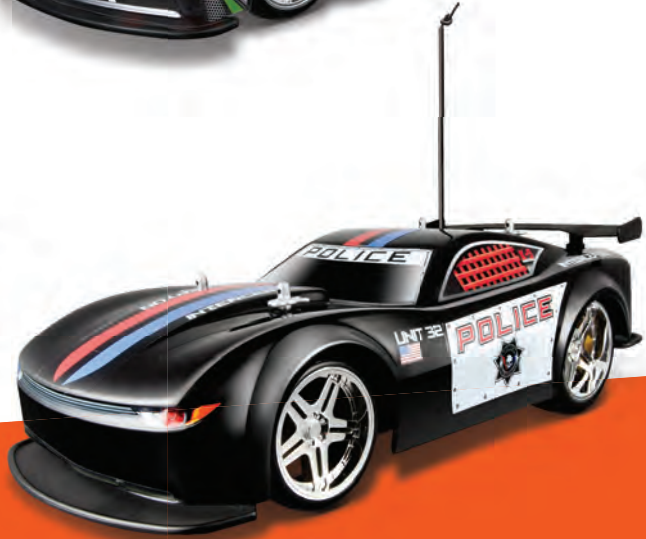

> SPR-32