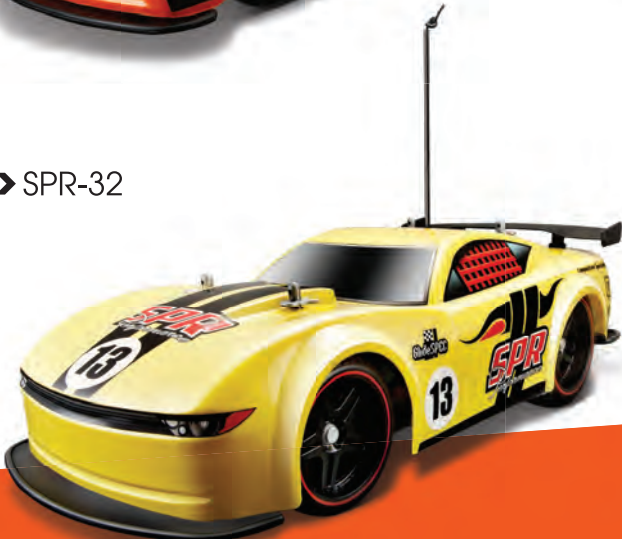

> SPR-32