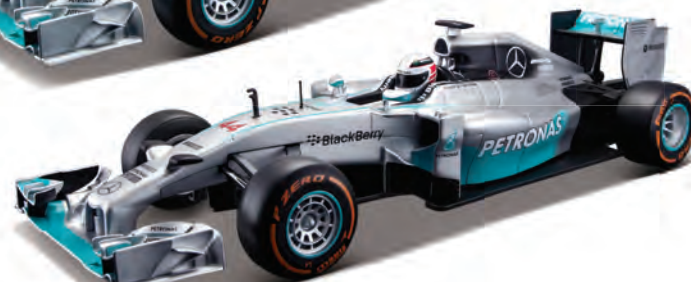

#81254

Full-color window box, Asst.,
Outer: 4 Pcs.

MERCEDES AMG PETRONAS F1 W05 HYBRID

#81253

Nico Rosberg

Lewis Hamilton