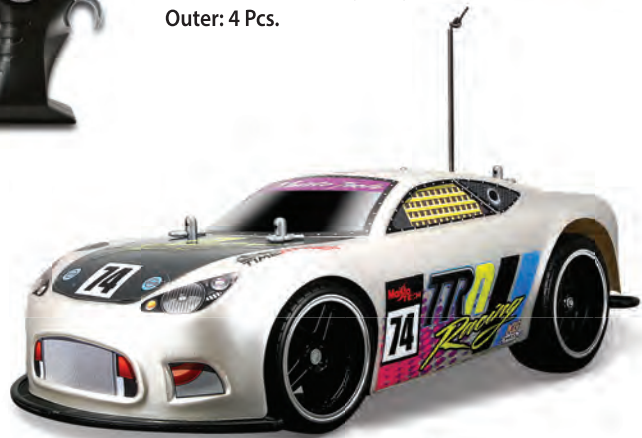

> TRN-28